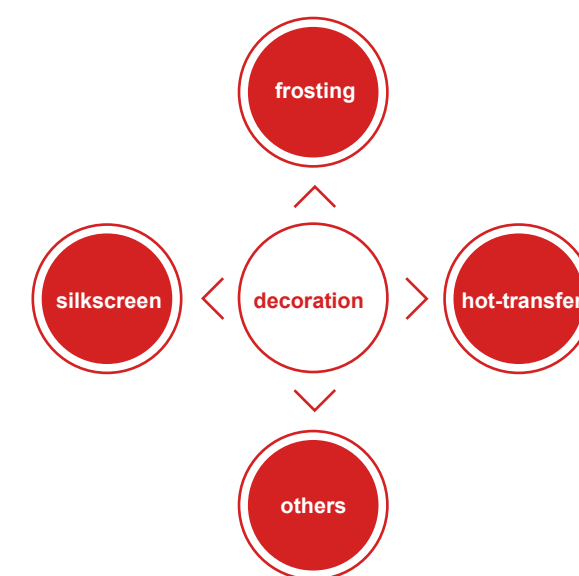

WINE BOTTLES